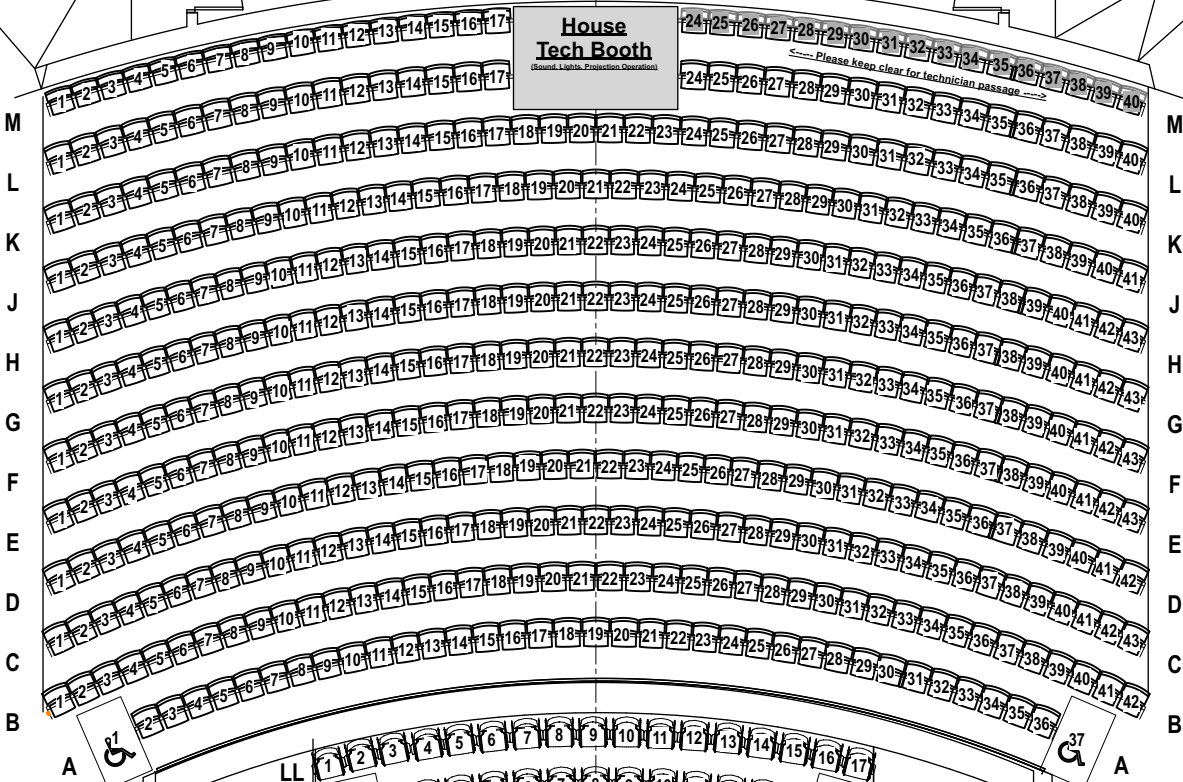

(To SHUTTLE
TURN-AROUND)

(To ART OF
ESPRESSO)

LOBBY

STAGE

Total Seating Capacity: 752

- Upper Section, Fixed Seats (Rows A to M): 483
- Lower Section, Loose Seats (Rows AA to LL): 239
- (Lower Section *without* Rows AA & BB: 193)
- Loge, House Right, Loose Seats (LR/A to LR/F): 24
- Loge, House Left, Loose Seats (LL/A to LL/C): 6
- Supplemental seats (not pictured, to max): 22

Please note:

- "Stage Extension" (in grey) Extends 8 feet beyond stage "proper" and eliminate rows AA & BB.

**MANDEVILLE AUDITORIUM
SEATING CHART (Standard)**

For Booking Inquiries, please contact:

Production Manager
Jessica Flores
j3flores@cloud.ucsd.edu