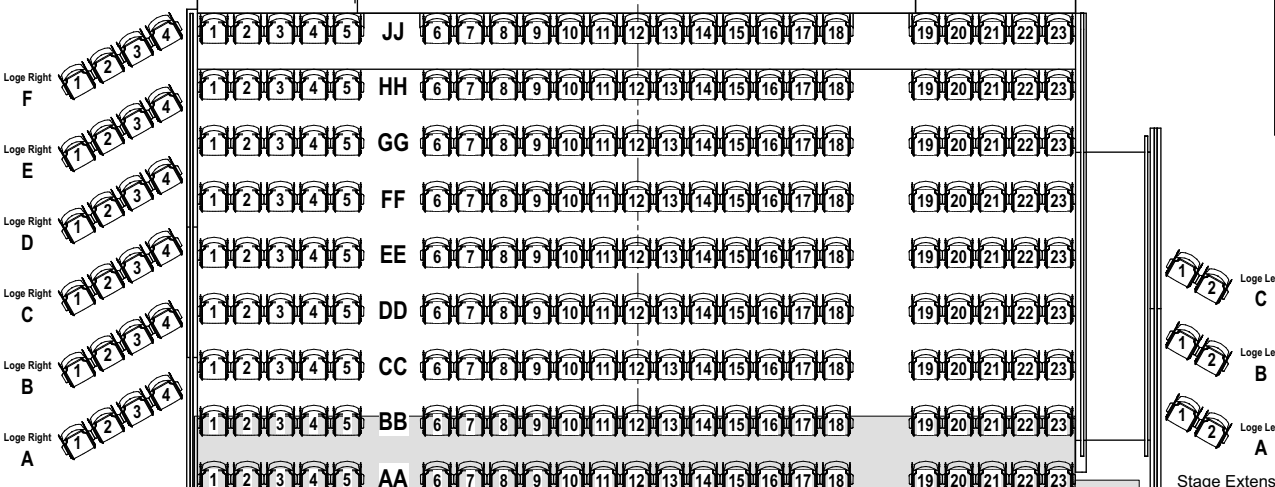

(To SHUTTLE
TURN-AROUND)

(To ART OF
ESPRESSO)

LOBBY

STAGE

Total Seating Capacity: 752

- Upper Section, Fixed Seats (Rows A to M): 483
- Lower Section, Loose Seats (Rows AA to LL): 239
- (Lower Section *without* Rows AA & BB: 193)
- Loge, House Right, Loose Seats (LR/A to LR/F): 24
- Loge, House Left, Loose Seats (LL/A to LL/C): 6
- Supplemental seats (not pictured, to max): 22

Please note:

- "Stage Extension" (in grey) Extends 8 feet beyond stage "proper" and eliminate rows AA & BB.

**MANDEVILLE AUDITORIUM
SEATING CHART (Standard)**

For Booking Inquiries, please contact:

Production Manager
Jessica Flores
j3flores@cloud.ucsd.edu