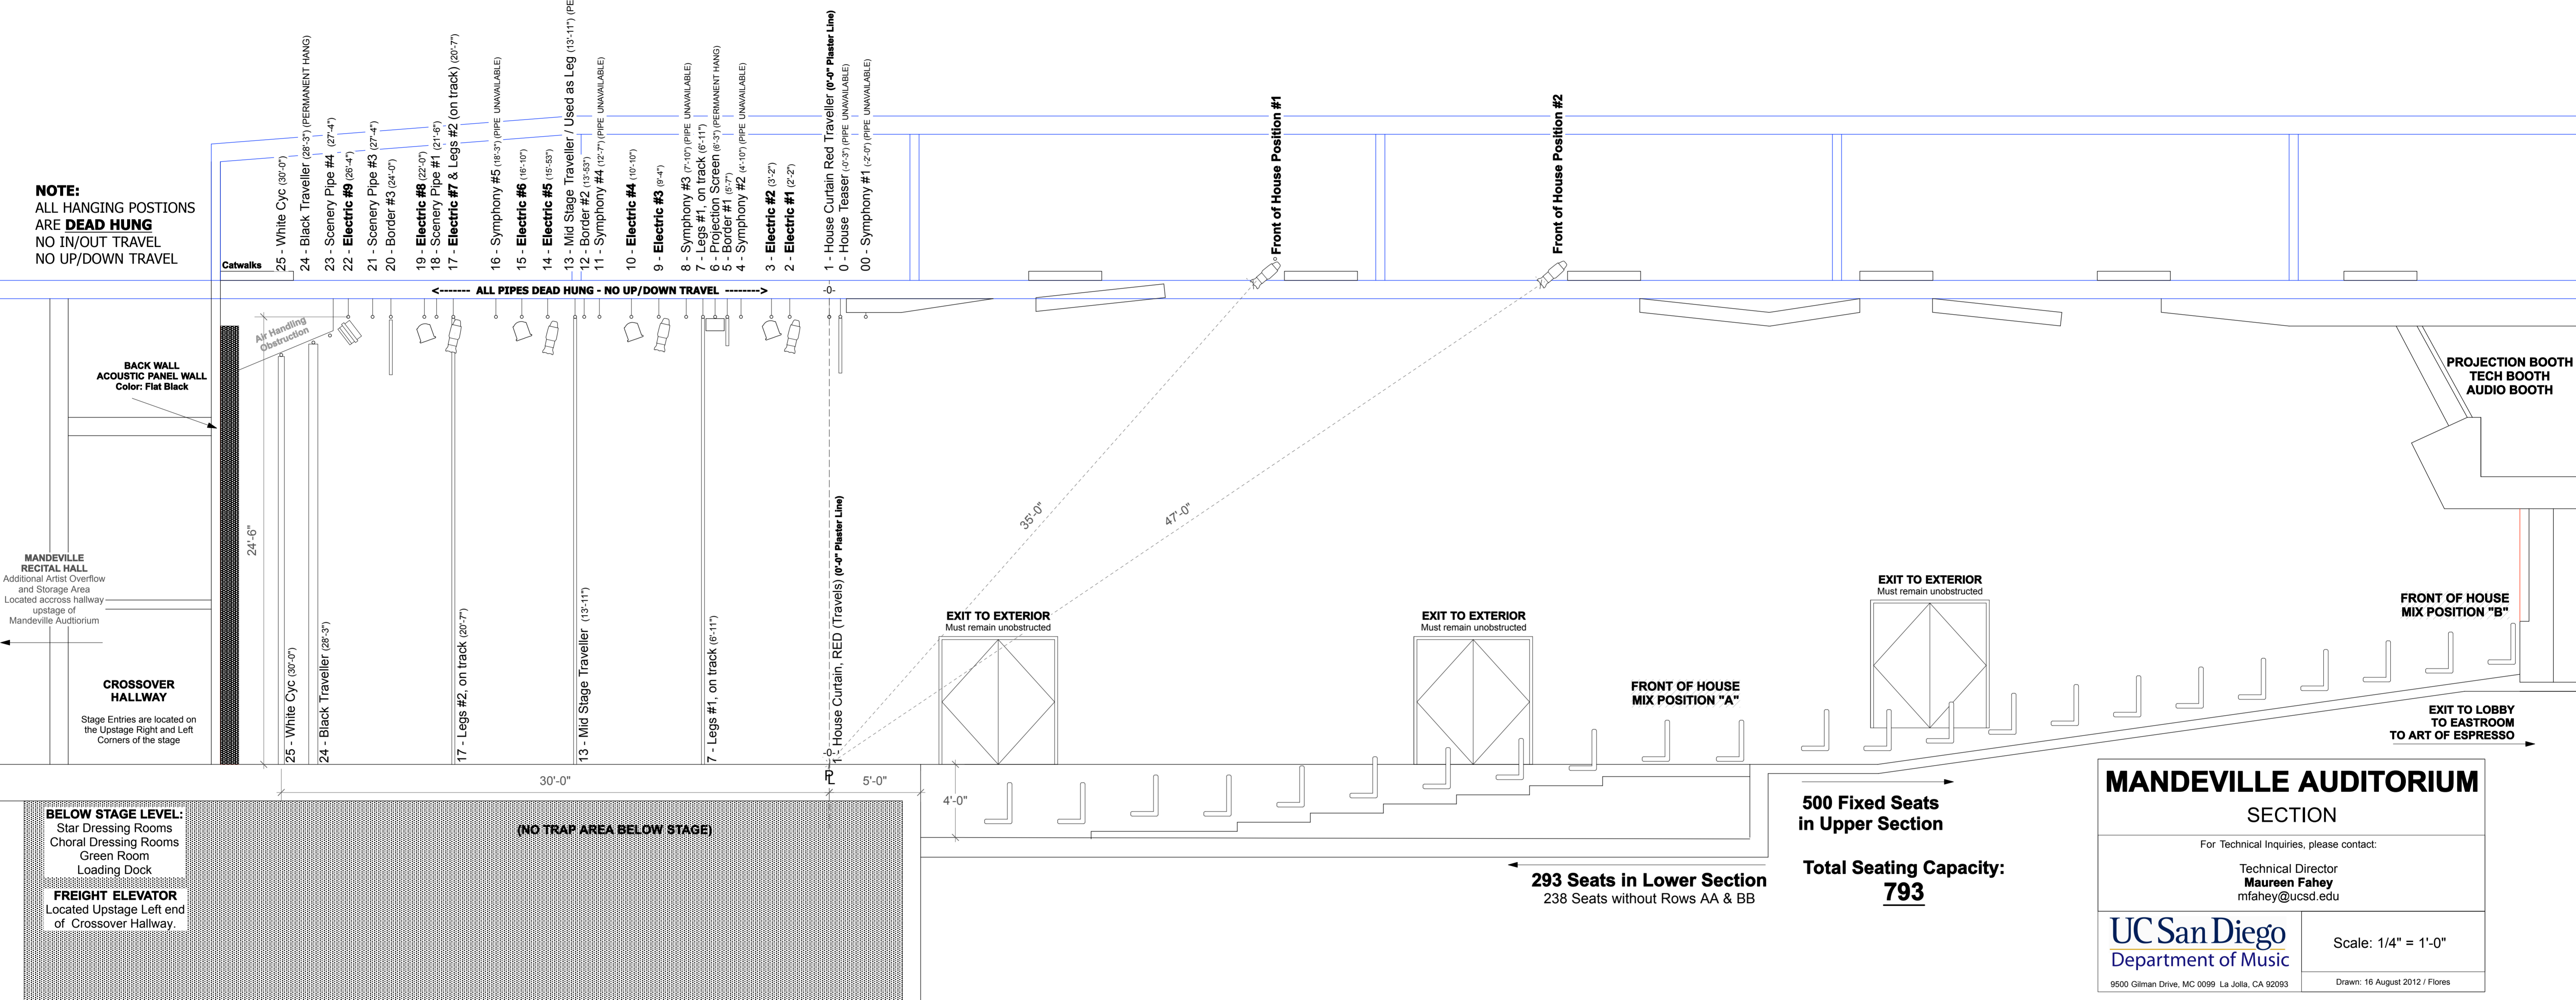

NOTE:
ALL HANGING POSTIONS
ARE **DEAD HUNG**
NO IN/OUT TRAVEL
NO UP/DOWN TRAVEL

MANDENVILLE RECITAL HALL
Additional Artist Overflow
and Storage Area
Located across hallway
upstage of
Mandeville Auditorium

CROSSOVER HALLWAY
Stage Entries are located on
the Upstage Right and Left
Corners of the stage

BELOW STAGE LEVEL:
Star Dressing Rooms
Choral Dressing Rooms
Green Room
Loading Dock
FREIGHT ELEVATOR
Located Upstage Left end
of Crossover Hallway.

MANDEVILLE AUDITORIUM
SECTION

For Technical Inquiries, please contact:
Technical Director
Maureen Fahey
mfahey@ucsd.edu

UC San Diego
Department of Music

9500 Gilman Drive, MC 0099 La Jolla, CA 92093

Scale: 1/4" = 1'-0"
Drawn: 16 August 2012 / Flores

500 Fixed Seats
in Upper Section

Total Seating Capacity:
793

293 Seats in Lower Section
238 Seats without Rows AA & BB