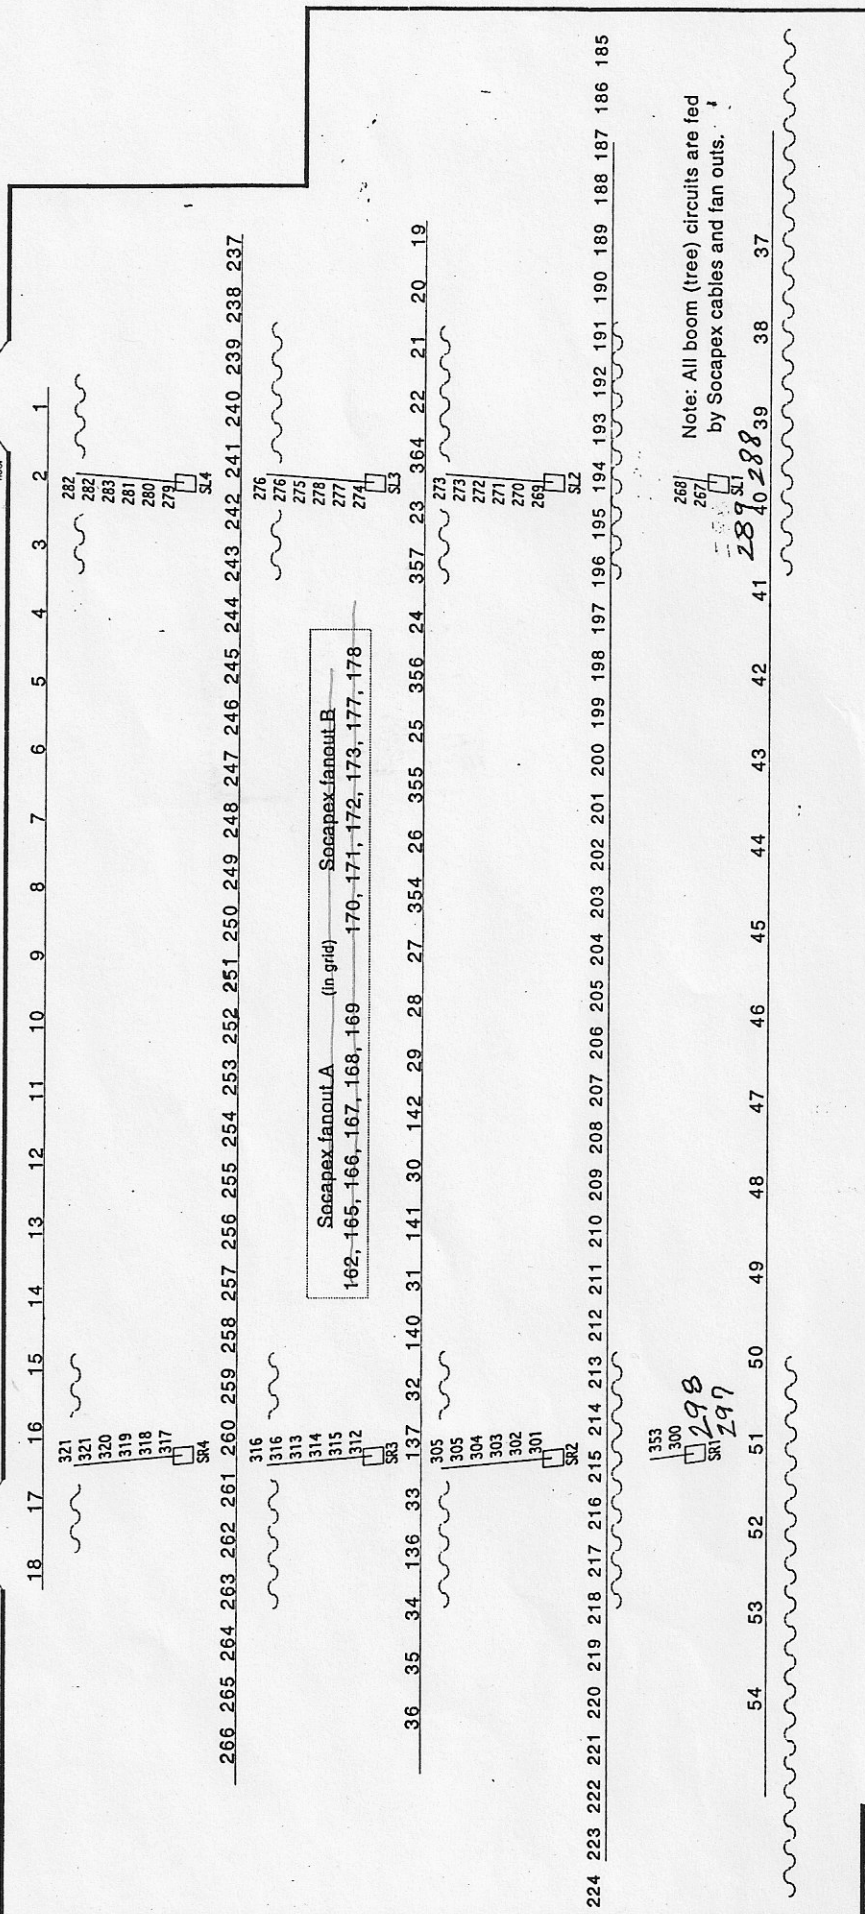

# CIRCUIT MAP FOR MANDEVILLE AUDITORIUM

Circuits are drawn in representational zones only,  
not to exact positions

381
382
383
384

18th floor

366
369
372
380

18th floor

HIGH BOX
235
233
231

LOW BOX
229
227
225

HIGH BOX
236
234
232

LOW BOX
230
228
226